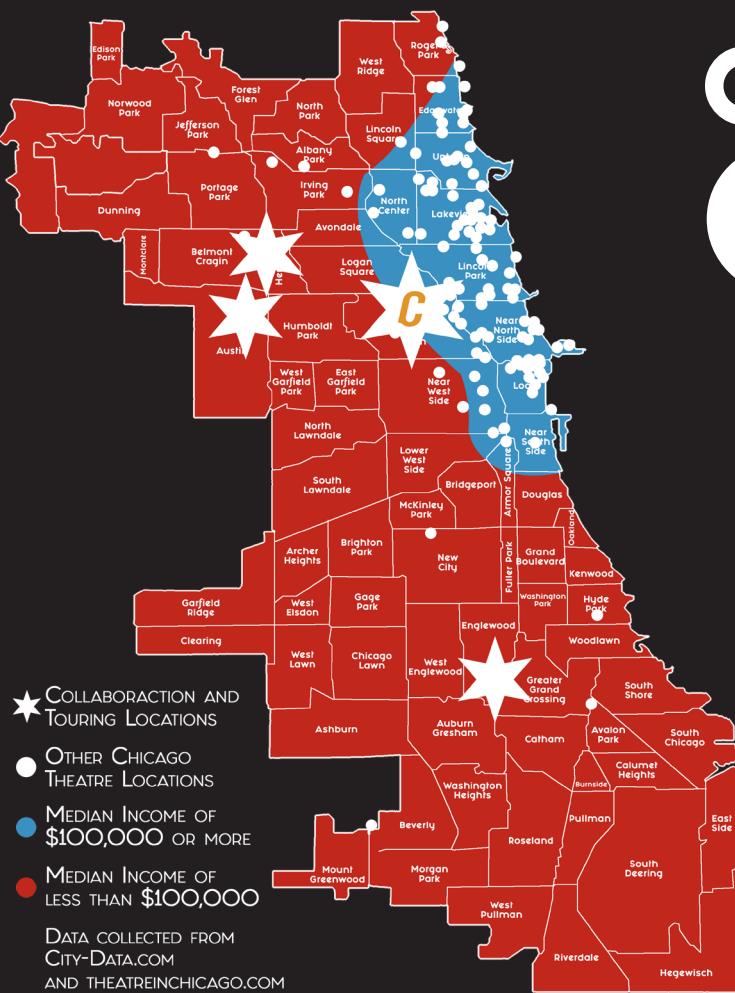

OUR THEORY OF CHANGE

Make theatre by the people and for the people.

Tour the work across Chicago and bring people together.

Make space for Crucial Conversations.

Spark Action.

HELP US BRING THE ENCOUNTER SERIES TO ENGLEWOOD & HERMOSA